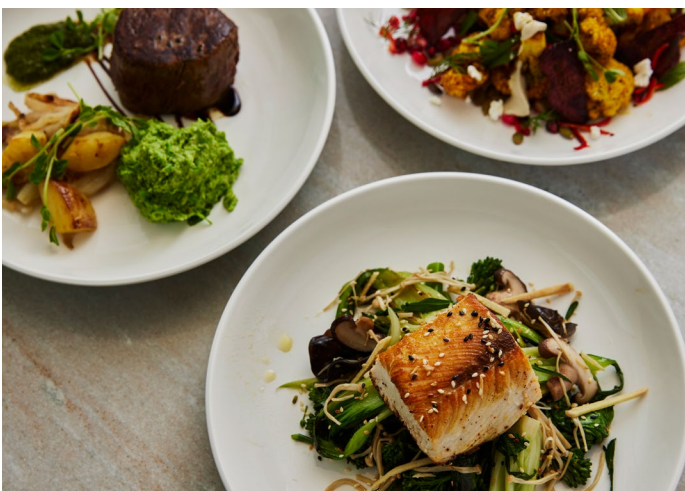

*T&C's apply. Minimum numbers apply.

Harbour Banquet

PACKAGE

FROM \$199PP*

INCLUSIONS

- **Exclusive hire of Starship Aqua**
The glass jewel of the Harbour - Perfect for Summer Celebrations
- **Christmas Three Course Banquet Menu**
*including Entrée, Main and Dessert
(pre-selected and served alternately)*
- **4 Hour Cellarman's Beverage Package**
including Premium Australian wines, beers, soft drinks & juices
- **Complimentary Christmas theming through vessel**
to bring in the Christmas Cheer!