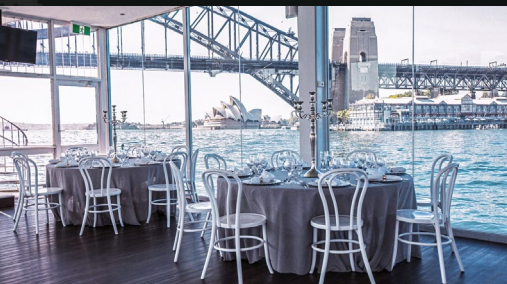

STARSHIP AQUA

VESSEL FACT SHEET

300 GUESTS COCKTAIL | 150 GUESTS SEATED

Experience unparalleled elegance and sophistication aboard Starship Aqua, where every event becomes a memorable celebration against the stunning backdrop of Sydney Harbour.

FEATURES

- ✓ Panoramic views of Sydney Harbour
- ✓ Hampton's style furnishings
- ✓ Three metre ceiling height
- ✓ Surround glass windows
- ✓ Elevated stage and dance floor
- ✓ 3 phase & 240 volt power
- ✓ Plasma screens, USB inputs
- ✓ Sound system & microphone
- ✓ Air conditioned
- ✓ Commercial kitchens
- ✓ Fully equipped bar on each deck
- ✓ Access to loading docks

VENUE CAPACITY

Deck Area		Main Deck	Rooftop
Banquet	Round tables	144	
	Long tables	150	
Cocktail		300	100

CULINARY EXPERIENCE

Elevate your corporate event with an exceptional culinary experience featuring the finest Australian produce and sustainable seafood. Choose from a banquet, buffet, or cocktail canapé menu, and consider enhancing your event with live food stations.

Our beverage packages feature premium Australian wines and award-winning NSW beer.

FLOOR PLANS

Take a [virtual tour](#) of Starship Aqua

Main Deck
144 Seated

Rooftop
Cocktail

*Please note: these floorplans are not to scale.