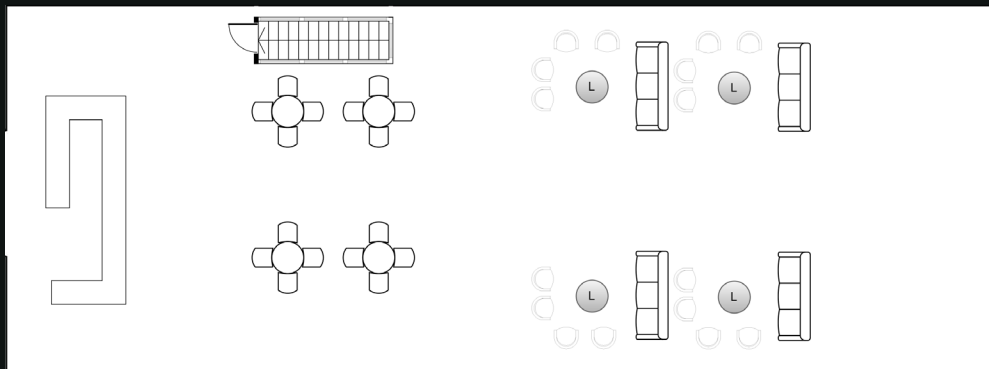

FEATURES

- ✓ Panoramic views of Sydney Harbour
- ✓ Hampton's style furnishings
- ✓ Three metre ceiling height
- ✓ Surround glass windows
- ✓ Elevated stage and dance floor
- ✓ 3 phase & 240 volt power
- ✓ Plasma screens, USB inputs
- ✓ Sound system & microphone
- ✓ Air conditioned
- ✓ Commercial kitchens
- ✓ Fully equipped bar on each deck
- ✓ Access to loading docks

Our beverage packages feature premium Australian wines and award-winning NSW beer.

FLOOR PLANS

Take a [virtual tour](#) of Starship Aqua

Main Deck
144 Seated

Rooftop
Cocktail

*Please note: these floorplans are not to scale.