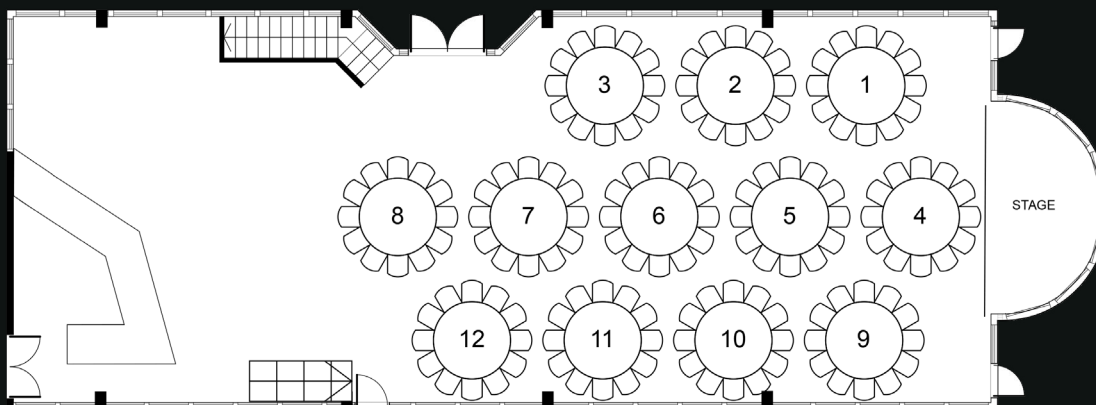

FEATURES

- ✓ Panoramic views of Sydney Harbour
- ✓ Hampton's style furnishings
- ✓ Three metre ceiling height
- ✓ Surround glass windows
- ✓ Elevated stage and dance floor
- ✓ 3 phase & 240 volt power
- ✓ Plasma screens, USB inputs
- ✓ Sound system & microphone
- ✓ Air conditioned
- ✓ Commercial kitchens
- ✓ Fully equipped bar on each deck
- ✓ Access to loading docks

VENUE CAPACITY

Deck Area		Main Deck	Rooftop
Banquet	Round tables	144	
	Long tables	150	
Cocktail		300	100

CULINARY EXPERIENCE

Elevate your corporate event with an exceptional culinary experience featuring the finest Australian produce and sustainable seafood. Choose from a banquet, buffet, or cocktail canapé menu, and consider enhancing your event with live food stations.

Our beverage packages feature premium Australian wines and award-winning NSW beer.

FLOOR PLANS

Take a [virtual tour](#) of Starship Aqua

Main Deck
144 Seated

Rooftop
Cocktail

*Please note: these floorplans are not to scale.