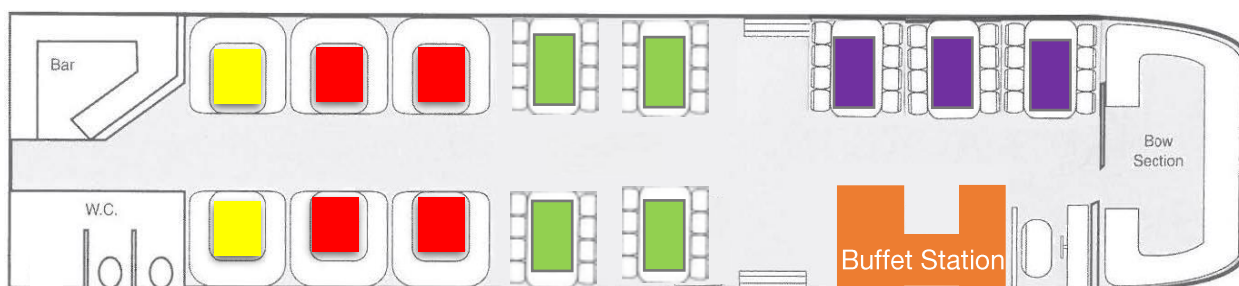

## MV RIVER LADY

The MV River Lady is a single level vessel offering total flexibility on dining and destination options. The vessel offers access to numerous jetties along the Swan River from the Swan Valley to Fremantle, including East Street Jetty and Sandalford Winery. The open plan design, fully stocked bar, variety of menus to choose from and friendly crew makes for an intimate and interactive experience.

## FLOORPLAN OPTIONS

Green	Removable Tables	Seats 8
Red	Fixed Booths	Seats 6
Yellow	Fixed Booths	Seats 5
Purple	Fixed Tables	Seats 8

### BUFFET

No Dancefloor or Entertainment | Capacity 90 pax

### BUFFET OR COCKTAIL

Dancefloor and Entertainment | Seated Capacity 58 pax  
Standing Capacity 100 pax

Length 24.7 metres | Width 5.3 metres