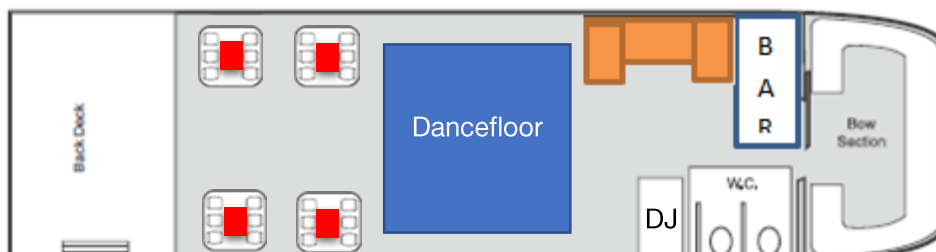

## MV RIVER CAT

The MV River Cat is a single level vessel offering total flexibility on layout and destination options. The vessel offers access to numerous jetties along the Swan River from Perth to Fremantle, including East Street Jetty and B-Shed. She features an open bow and back deck area along with a central dancefloor, 4 fixed booths to the rear and interchangeable furniture at the front. The open plan design, fully stocked bar, variety of menus to choose from and friendly crew makes for an intimate and interactive experience.

## FLOORPLAN OPTIONS

Green	Removable Tables	Seats 6
Red	Fixed Booths	Seats 6
Purple	Fixed Booths	Seats 4

ONLY SEATS 4 PAX FOR A SIT-DOWN BUFFET

### TRANSFER

No Dancefloor or Entertainment | Capacity 72 pax

### BUFFET

Dancefloor and Entertainment | Capacity 32 pax  
(minimum 40 pax spend required | this vessel is not recommended for a seated buffet)

Length 20.2 metres | Width 5.8 metres