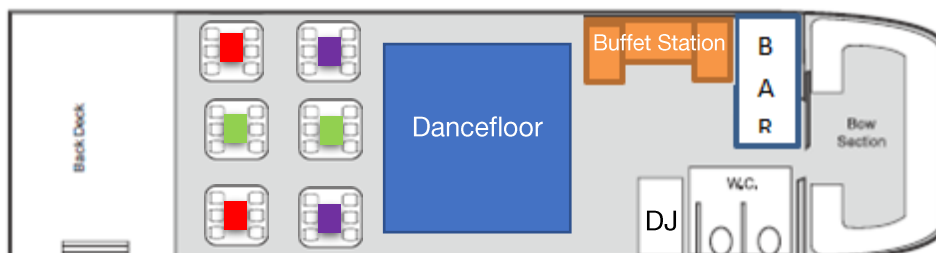

## MV RIVER CAT

The MV River Cat is a single level vessel offering total flexibility on layout and destination options. The vessel offers access to numerous jetties along the Swan River from Perth to Fremantle, including East Street Jetty and B-Shed. She features an open bow and back deck area along with a central dancefloor, 4 fixed booths to the rear and interchangeable furniture at the front. The open plan design, fully stocked bar, variety of menus to choose from and friendly crew makes for an intimate and interactive experience.

## FLOORPLAN OPTIONS

Green	Removable Tables	Seats 6
Red	Fixed Booths	Seats 6
Purple	Fixed Booths	Seats 4

ONLY SEATS 4 PAX FOR A SIT-DOWN BUFFET

### TRANSFER

No Dancefloor or Entertainment | Capacity 72 pax

### BUFFET

Dancefloor and Entertainment | Capacity 32 pax  
(minimum 40 pax spend required | this vessel is not recommended for a seated buffet)

Length 20.2 metres | Width 5.8 metres