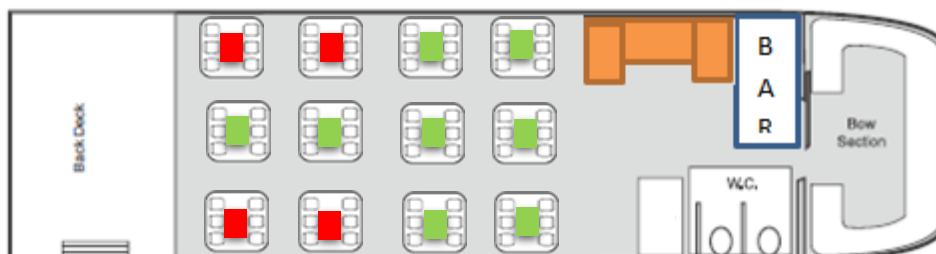

## MV RIVER CAT

The MV River Cat is a single level vessel offering total flexibility on layout and destination options. The vessel offers access to numerous jetties along the Swan River from Perth to Fremantle, including East Street Jetty and B-Shed. She features an open bow and back deck area along with a central dancefloor, 4 fixed booths to the rear and interchangeable furniture at the front. The open plan design, fully stocked bar, variety of menus to choose from and friendly crew makes for an intimate and interactive experience.

## FLOORPLAN OPTIONS

Green	Removable Tables	Seats 6
Red	Fixed Booths	Seats 6
Purple	Fixed Booths	Seats 4

ONLY SEATS 4 PAX FOR A SIT-DOWN BUFFET

### TRANSFER

No Dancefloor or Entertainment | Capacity 72 pax

### BUFFET

Dancefloor and Entertainment | Capacity 32 pax  
(minimum 40 pax spend required | this vessel is not recommended for a seated buffet)

Length 20.2 metres | Width 5.8 metres